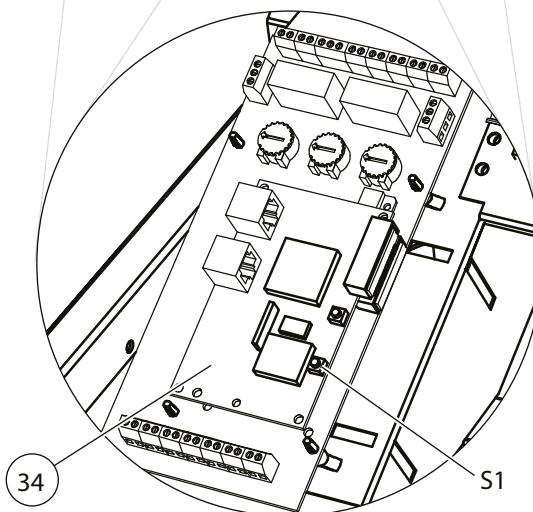

OBS!

Alla inställningar återgår till fabriksinställningar efter bytet.

1. Make sure that the heat pump is disconnected from all electrical power supply.
2. Replace the installed microprocessor card (34) by the new one.
3. Connect the heat pump to the power supply and start it with the Three Position Switch (8).
4. Wait for the menu system to start up.
5. Press the button on the microprocessor card marked "S1" (see picture).
6. Press the plus button on the front panel.
7. Cut off the power supply and restart the heat pump with the Three Position Switch (8).

NOTE!

Changing the microprocessor card means that all settings will return to factory settings.

1. Überzeugen Sie sich, dass die Wärmepumpe spannungslos ist.
2. Befindliche Mikroprozessorplatine (34) gegen neue auswechseln.
3. Wärmepumpe unter Spannung setzen und mit dem Betriebswahlschalter (8) einschalten.
4. Warten bis das Menüsystem gestartet ist.
5. Den mit "S1" gekennzeichneten Knopf auf der Steuerplatine drücken (siehe Abbildung).
6. Die "Plustaste" auf dem Bedientableau drücken.
7. Die Wärmepumpe sodann mit dem Betriebsstufenschalter aus- und sofort wieder einschalten.

Hinweis!

Nach dem Kartenwechsel kehren alle Einstellungen zu den werkseitigen Einstellungen zurück.