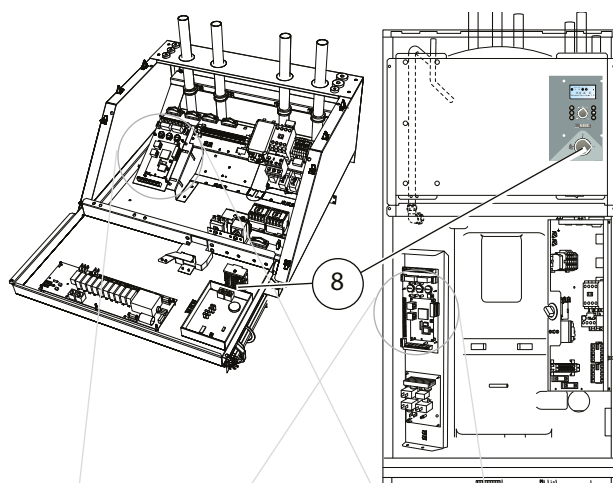

OBS!

Alla inställningar återgår till fabriksinställningar efter bytet.

1. Make sure that the heat pump is disconnected from all electrical power supply.
2. Replace the installed microprocessor card (34) by the new one.
3. Connect the heat pump to the power supply and start it with the Three Position Switch (8).
4. Wait for the menu system to start up.
5. Press the button on the microprocessor card marked "S1" (see picture).
6. Press the plus button on the front panel.
7. Cut off the power supply and restart the heat pump with the Three Position Switch (8).

NOTE!

Changing the microprocessor card means that all settings will return to factory settings.

1. Überzeugen Sie sich, dass die Wärmepumpe spannungslos ist.
2. Befindliche Mikroprozessorplatine (34) gegen neue auswechseln.
3. Wärmepumpe unter Spannung setzen und mit dem Betriebswahlschalter (8) einschalten.
4. Warten bis das Menüsystem gestartet ist.
5. Den mit "S1" gekennzeichneten Knopf auf der Steuerplatine drücken (siehe Abbildung).
6. Die "Plustaste" auf dem Bedientableau drücken.
7. Die Wärmepumpe sodann mit dem Betriebsstufenschalter aus- und sofort wieder einschalten.

Hinweis!

Nach dem Kartenwechsel kehren alle Einstellungen zu den werkseitigen Einstellungen zurück.